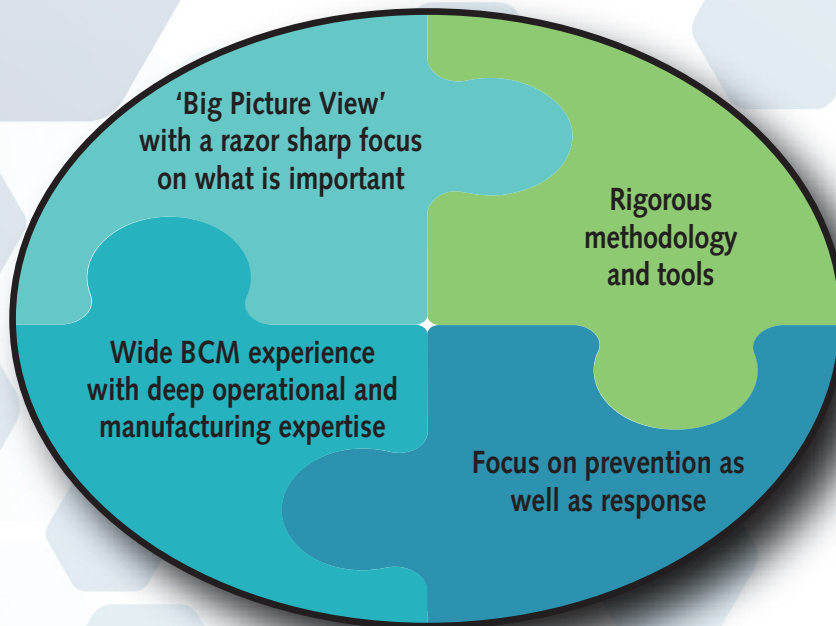

Why BCM Risk Solutions?

BCM Risk Solutions provides business continuity, integrated risk and management consultancy. Our focus is on reducing the risk profile of organisations and building resilience.

We support activity across all stages of the business continuity management life-cycle. Our innovative solutions reduce the probability of disruption, increase stability and protect stakeholder interest. We deliver customised, practical and cost-effective solutions with a passion for successful project execution that exceed client expectations.